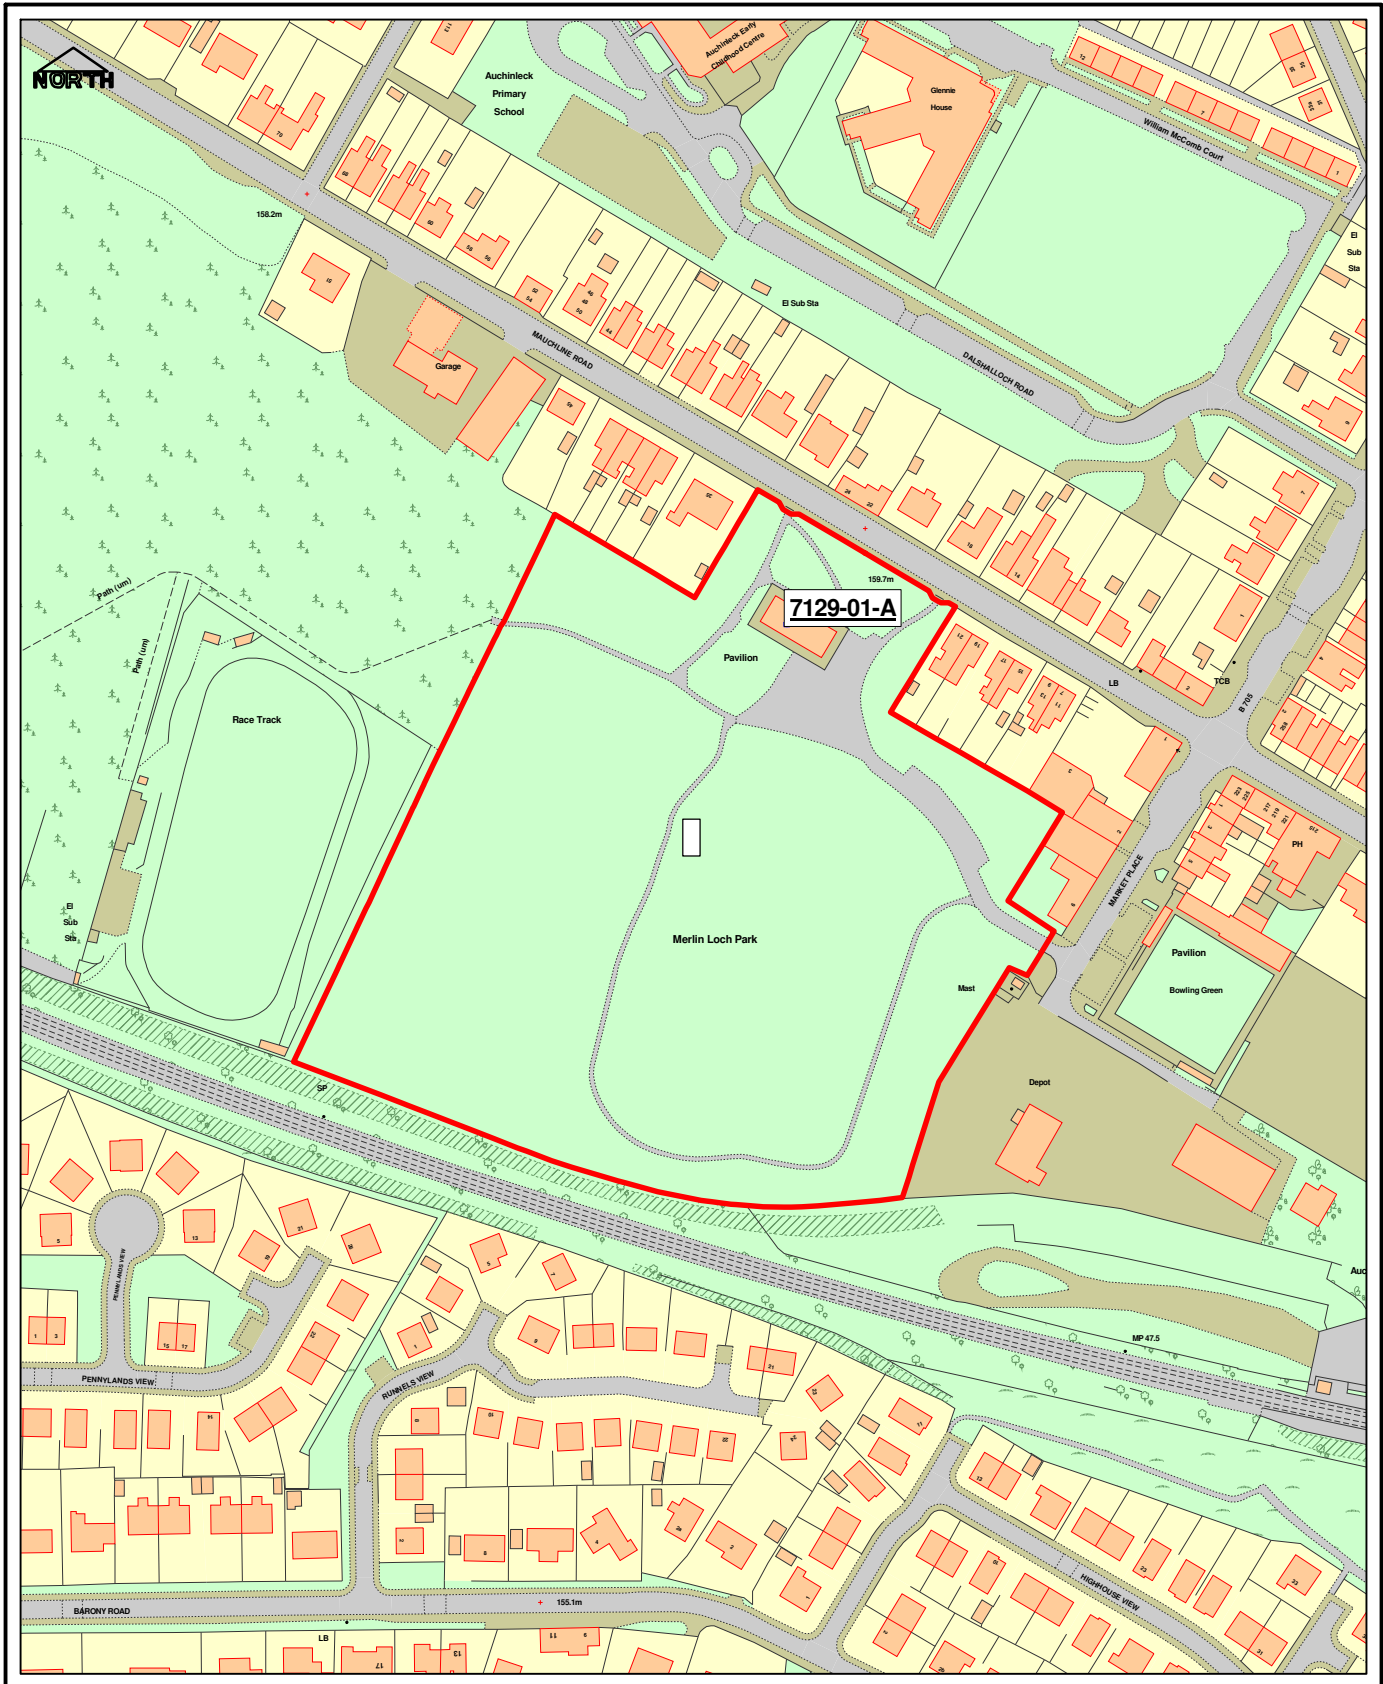

# LOCATION PLAN

7129  
Merlin Park Site  
Market Road  
Auchinleck  
KA18 2BJ

Site Area: 3.864 hectares

DATE: 31/10/2017

MAP REFERENCE: NS5422SE

SCALE: 1:2500

EAST AYRSHIRE COUNCIL - ASSET MANAGEMENT