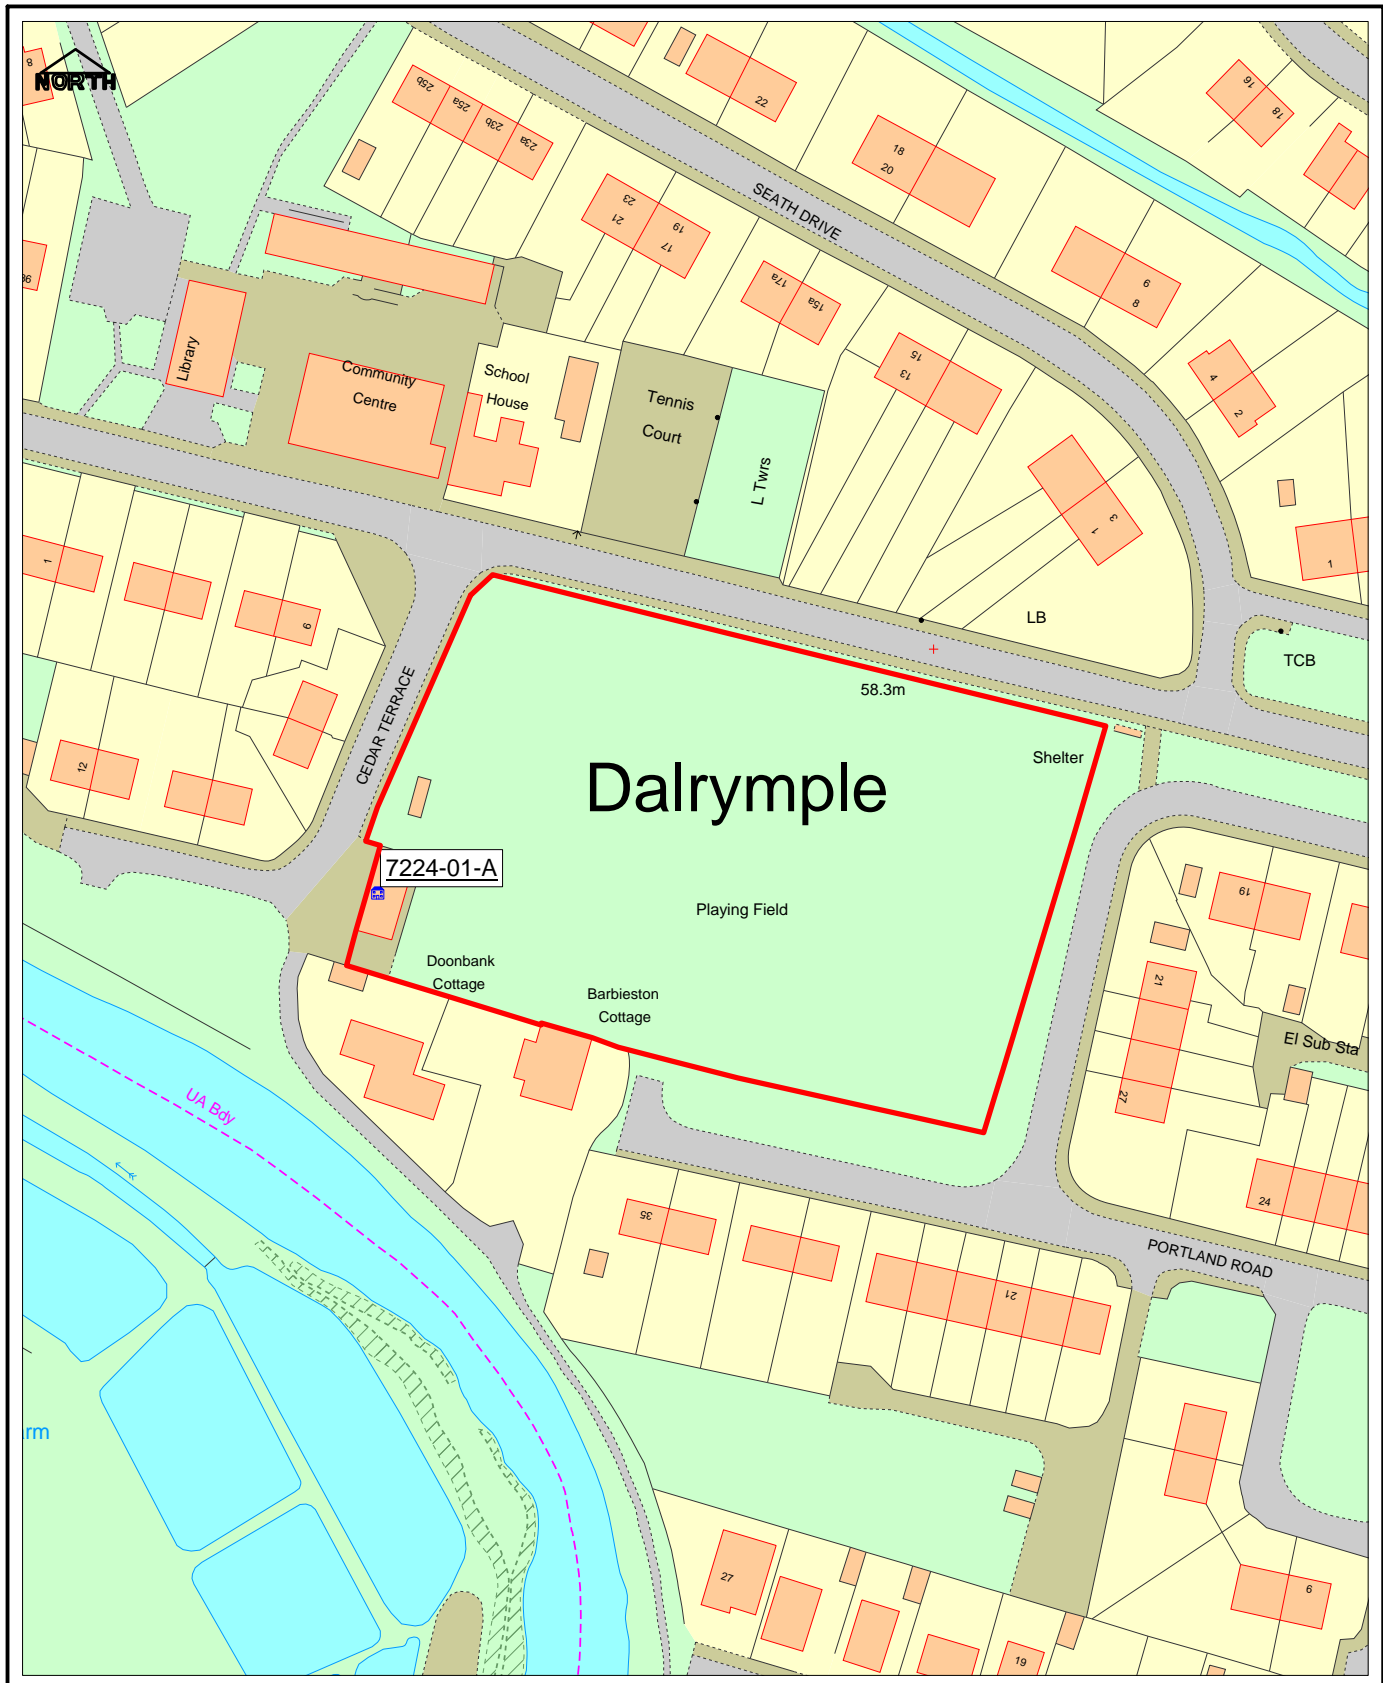

LOCATION PLAN

East Ayrshire
COUNCIL

7224
Dalrymple Playingfields Site
Cedar Terrace
Dalrymple
KA6 6DT

Site Area: 7693.1 sq metres

DATE: 21/03/2013

MAP REFERENCE: NS3614SW

SCALE: 1:1250

EAST AYRSHIRE COUNCIL - ASSET MANAGEMENT

Reproduced from the Ordnance Survey Mapping with the permission of Her Majesty's Stationery Office (C) Crown Copyright.
Unauthorised reproduction infringes Crown Copyright and may lead to prosecution. East Ayrshire Council - SLA Licence No LA100023409