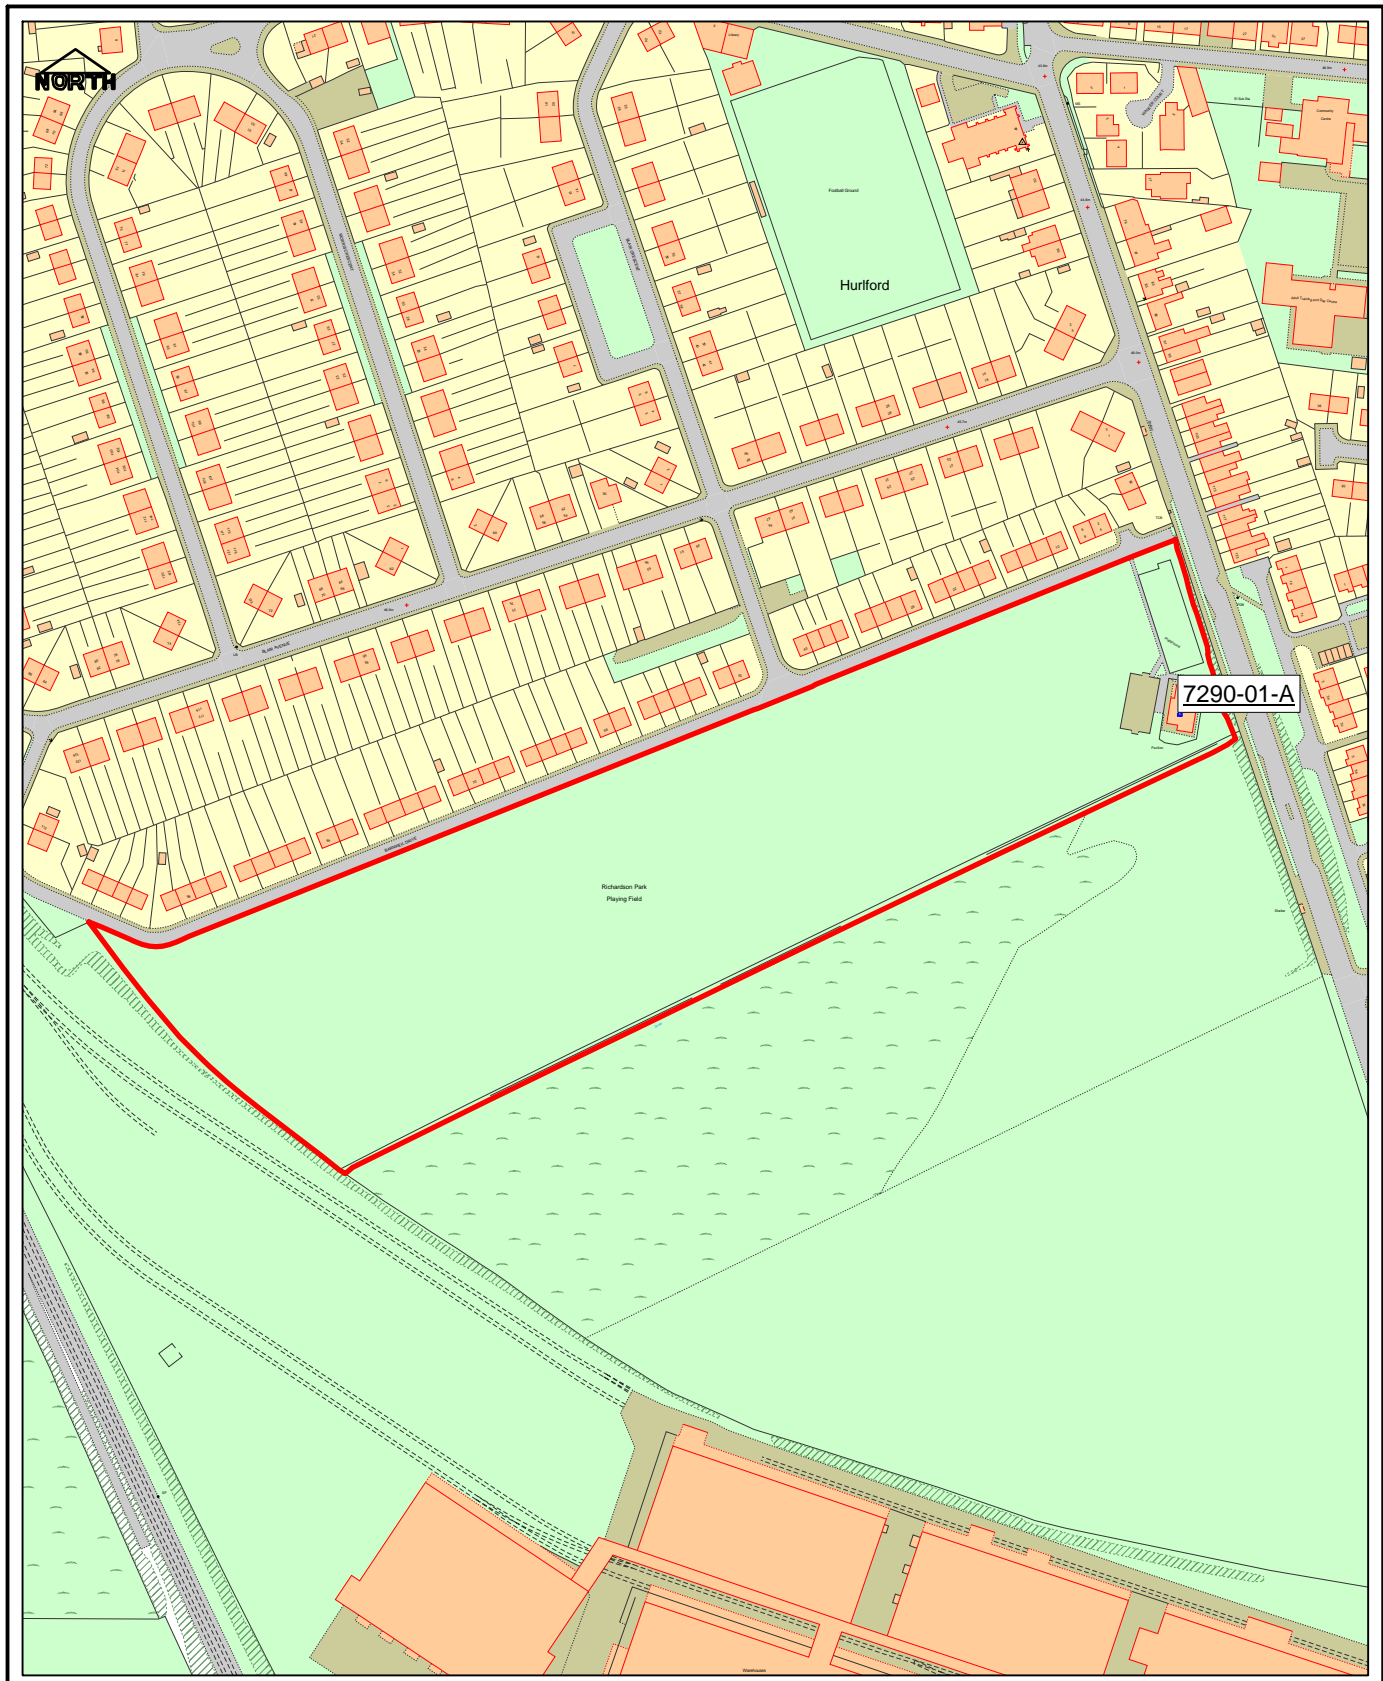

# LOCATION PLAN

East Ayrshire  
COUNCIL

7290  
Hurlford Playingfields Pavilion Site  
Mauchline Road  
Hurlford  
KA1 5JL

Site Area: 41307.2 sq metres

DATE: 07/06/2013

MAP REFERENCE: NS4536SW

SCALE: 1:3000

EAST AYRSHIRE COUNCIL - ASSET MANAGEMENT

Reproduced from the Ordnance Survey Mapping with the permission of Her Majesty's Stationery Office (C) Crown Copyright.  
Unauthorised reproduction infringes Crown Copyright and may lead to prosecution. East Ayrshire Council - SLA Licence No LA100023409