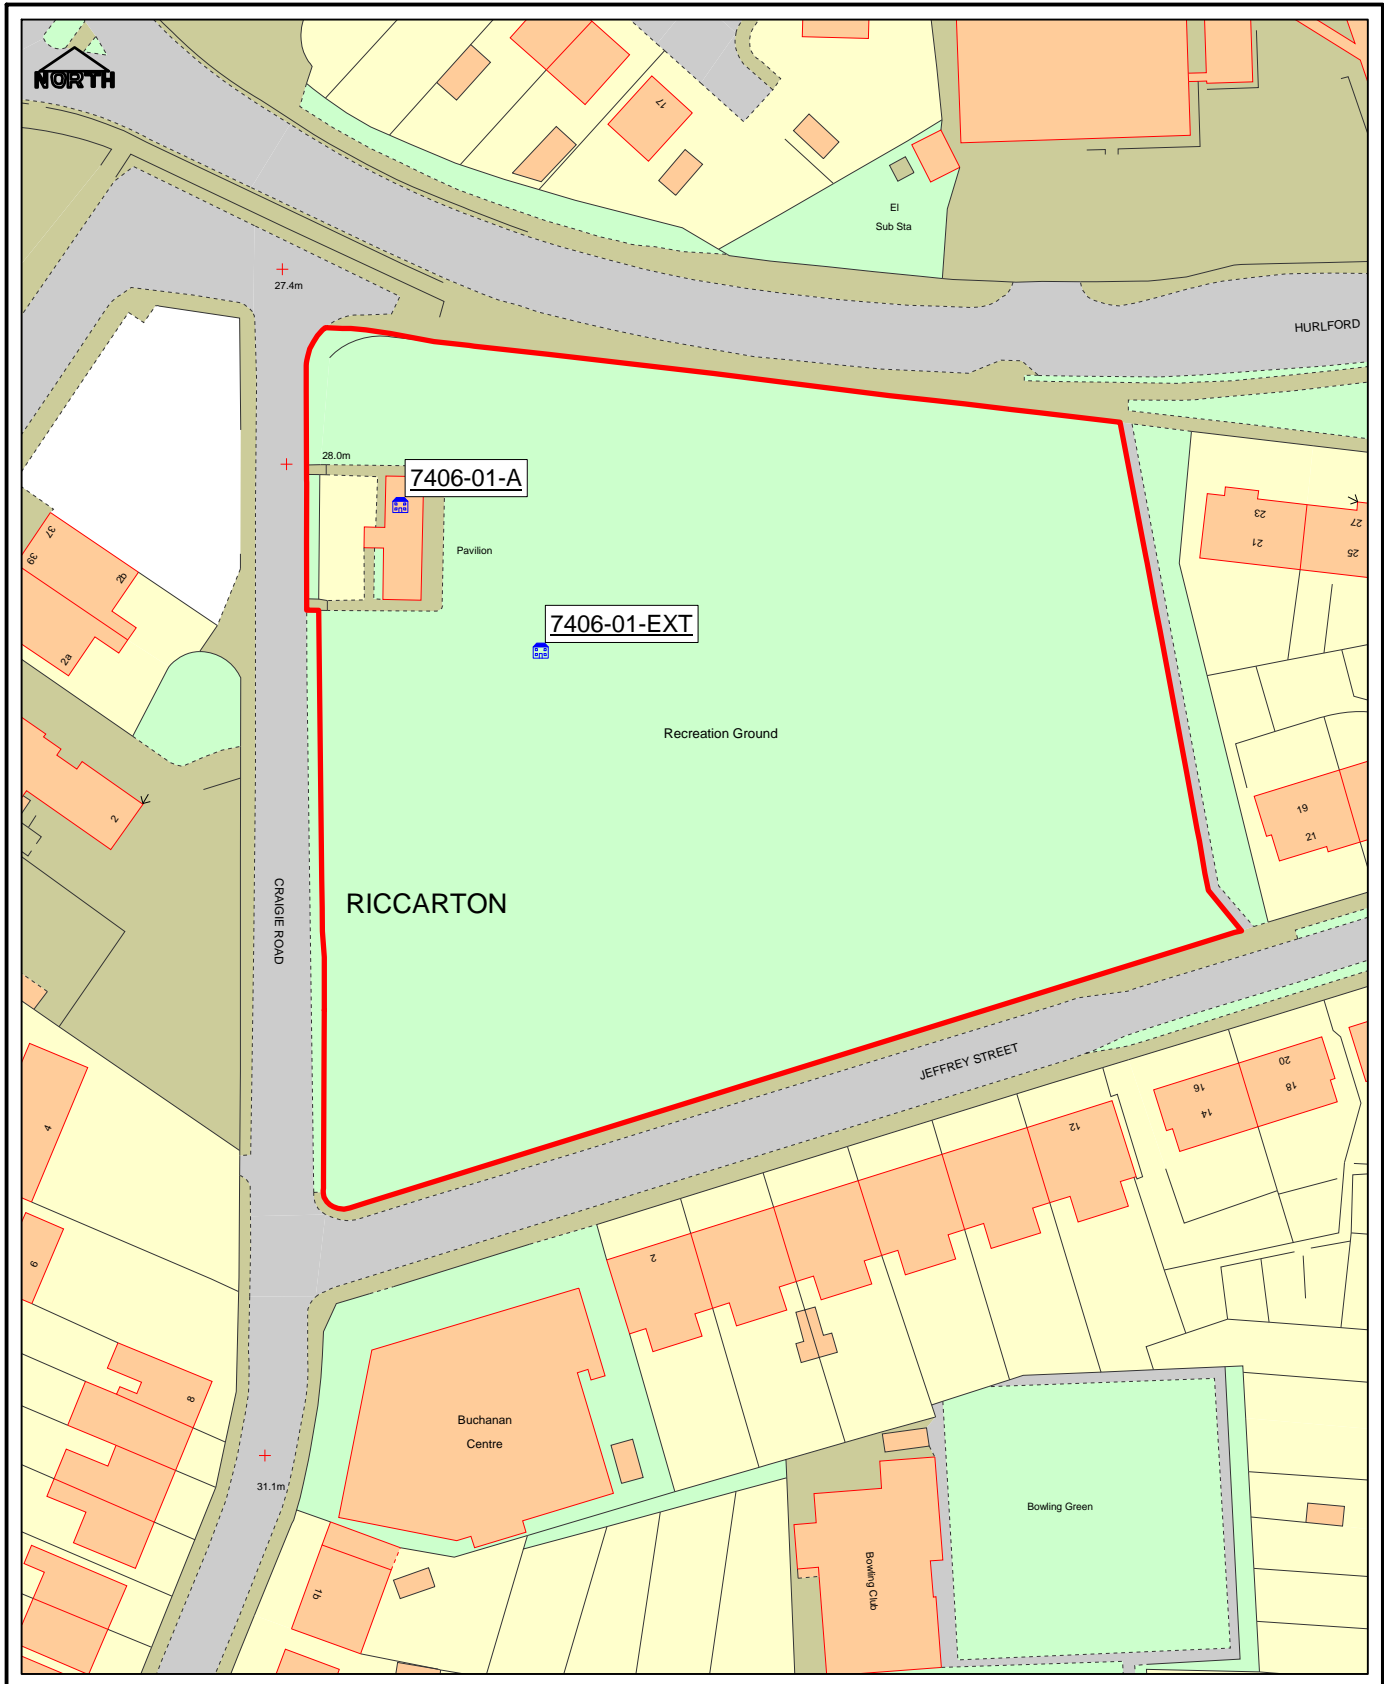

LOCATION PLAN

East Ayrshire
COUNCIL

7406
Riccarton Playingfield Site
Hurlford Road
Kilmarnock
KA1 4LB

Site Area: 10578.6 sq metres

DATE: 14/03/2011

MAP REFERENCE: NS4236SE

SCALE: 1:1000

EAST AYRSHIRE COUNCIL - ASSET MANAGEMENT

Reproduced from the Ordnance Survey Mapping with the permission of Her Majesty's Stationery Office (C) Crown Copyright.
Unauthorised reproduction infringes Crown Copyright and may lead to prosecution. East Ayrshire Council - SLA Licence No LA100023409