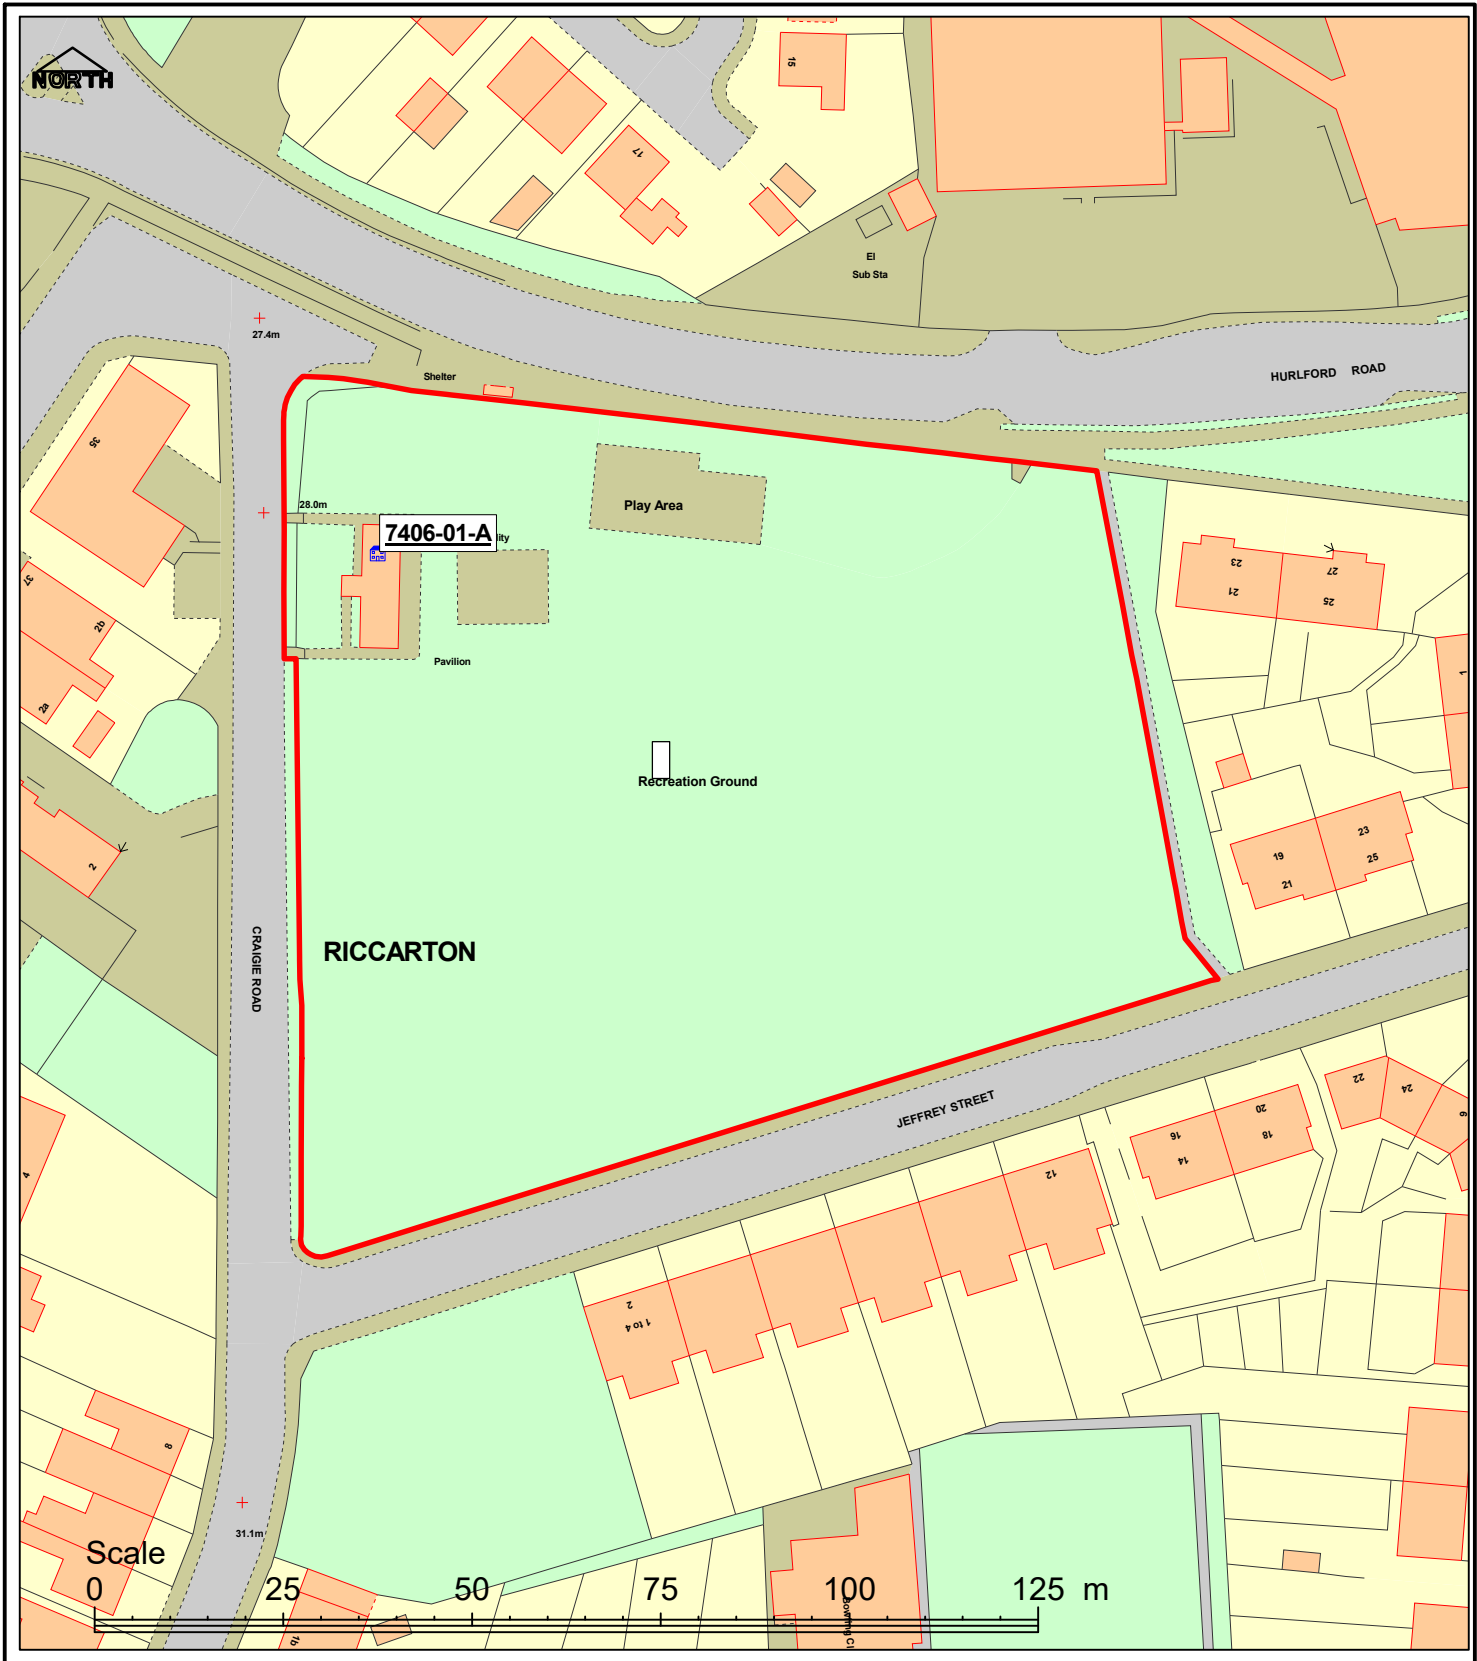

LOCATION PLAN

7406
Riccarton Playingfield Site
Hurlford Road
Kilmarnock

Site Area: 10578.60 Sq m

DATE: 09/10/2018

MAP REFERENCE: NS4236SE

SCALE: 1:1000

EAST AYRSHIRE COUNCIL - ASSET MANAGEMENT

Reproduced from the Ordnance Survey Mapping with the permission of Her Majesty's Stationery Office (C) Crown Copyright.
Unauthorised reproduction infringes Crown Copyright and may lead to prosecution. East Ayrshire Council - SLA Licence No LA100023409